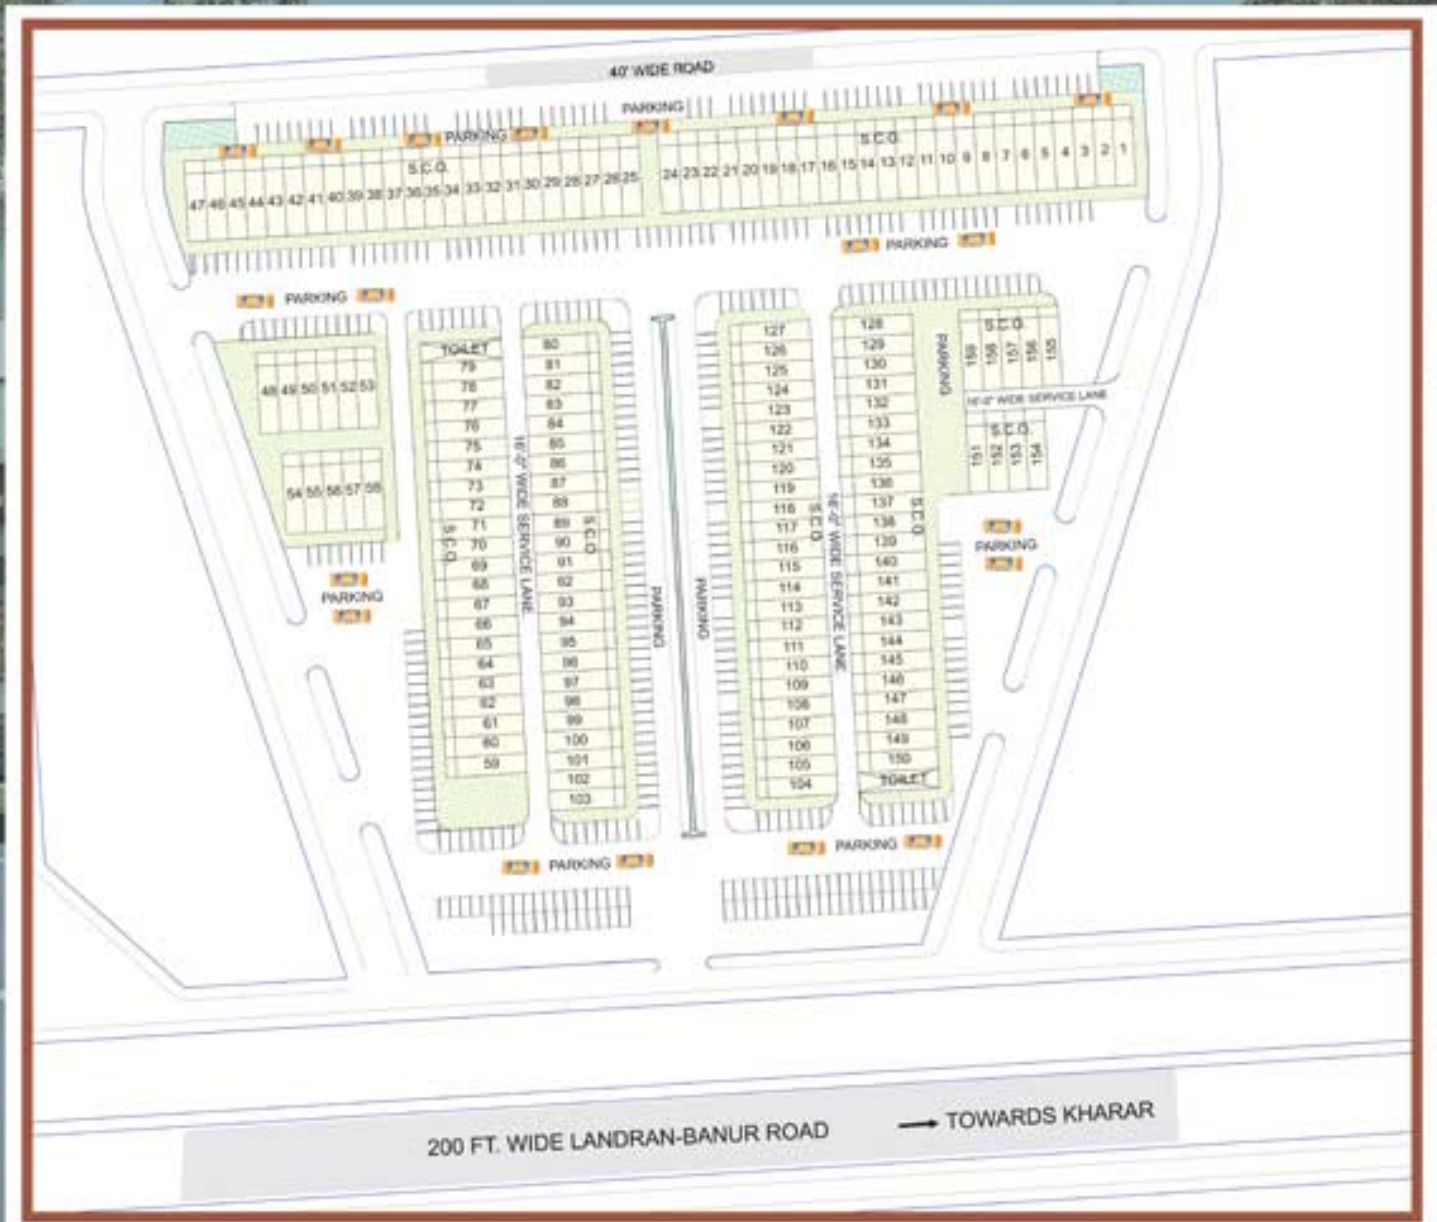

*An Excellent Destination for
Your Commercial Needs*

tdi
KINGSTREET

Artistic Impression of King Street

tdi KINGSTREET

Artistic Impression of Kingstreet

SALIENT FEATURES

- Part of the 150 acres TDI City, Mohali - II
- Strategically located in Sec-110, Landran - Banur road
- Connectivity from 200 ft. wide road
- Ample Parking space
- 24x7 Security
- Amidst high-end residential colonies

tdi
KINGSTREET

Site Plan

tdi KINGSTREET

Layout Plan

Benchmarking Real Estate

TDI group of companies have carved a niche for themselves in the field of Real Estate by developing over 70 projects spread across Delhi, Noida, Gurgaon, Kundli, Sonapat, Panipat, Chandigarh, Mohali, Jalandhar, Meerut and Indore, in the last two decades. This ISO-9001 company enjoys BBB-CARE rating and has been constantly moving towards high growth performance by creating landmarks in Real Estate in prime locations of India. The company is known for its customer oriented policies, professionalism, integrity, unrivaled market knowledge and excellent foresight.