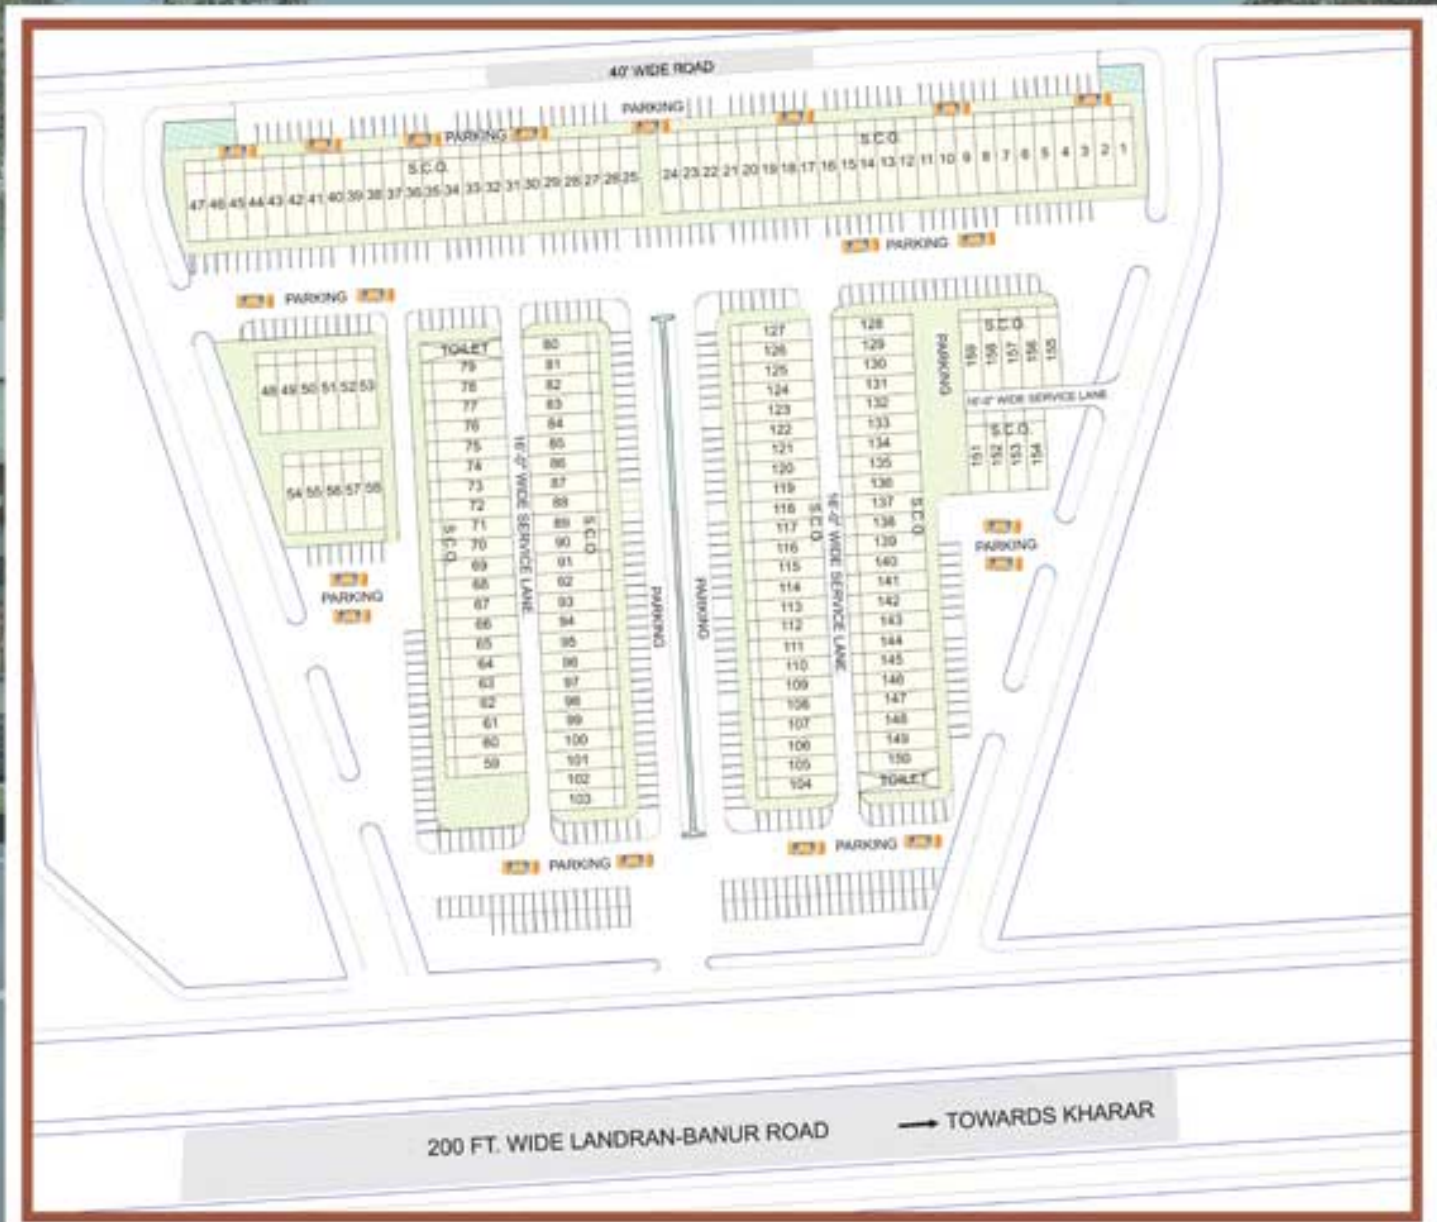

*An Excellent Destination for
Your Commercial Needs*

tdi
KINGSTREET

Artistic Impression of King Street

tdi KINGSTREET

Artistic Impression of Kingstreet

SALIENT FEATURES

- Part of the 150 acres TDI City, Mohali - II
- Strategically located in Sec-110, Landran - Banur road
- Connectivity from 200 ft. wide road
- Ample Parking space
- 24x7 Security
- Amidst high-end residential colonies

tdi KINGSTREET

Site Plan

tdi KINGSTREET

Layout Plan

Benchmarking Real Estate

TDI group of companies have carved a niche for themselves in the field of Real Estate by developing over 70 projects spread across Delhi, Noida, Gurgaon, Kundli, Sonapat, Panipat, Chandigarh, Mohali, Jalandhar, Meerut and Indore, in the last two decades. This ISO-9001 company enjoys BBB-CARE rating and has been constantly moving towards high growth performance by creating landmarks in Real Estate in prime locations of India. The company is known for its customer oriented policies, professionalism, integrity, unrivaled market knowledge and excellent foresight.