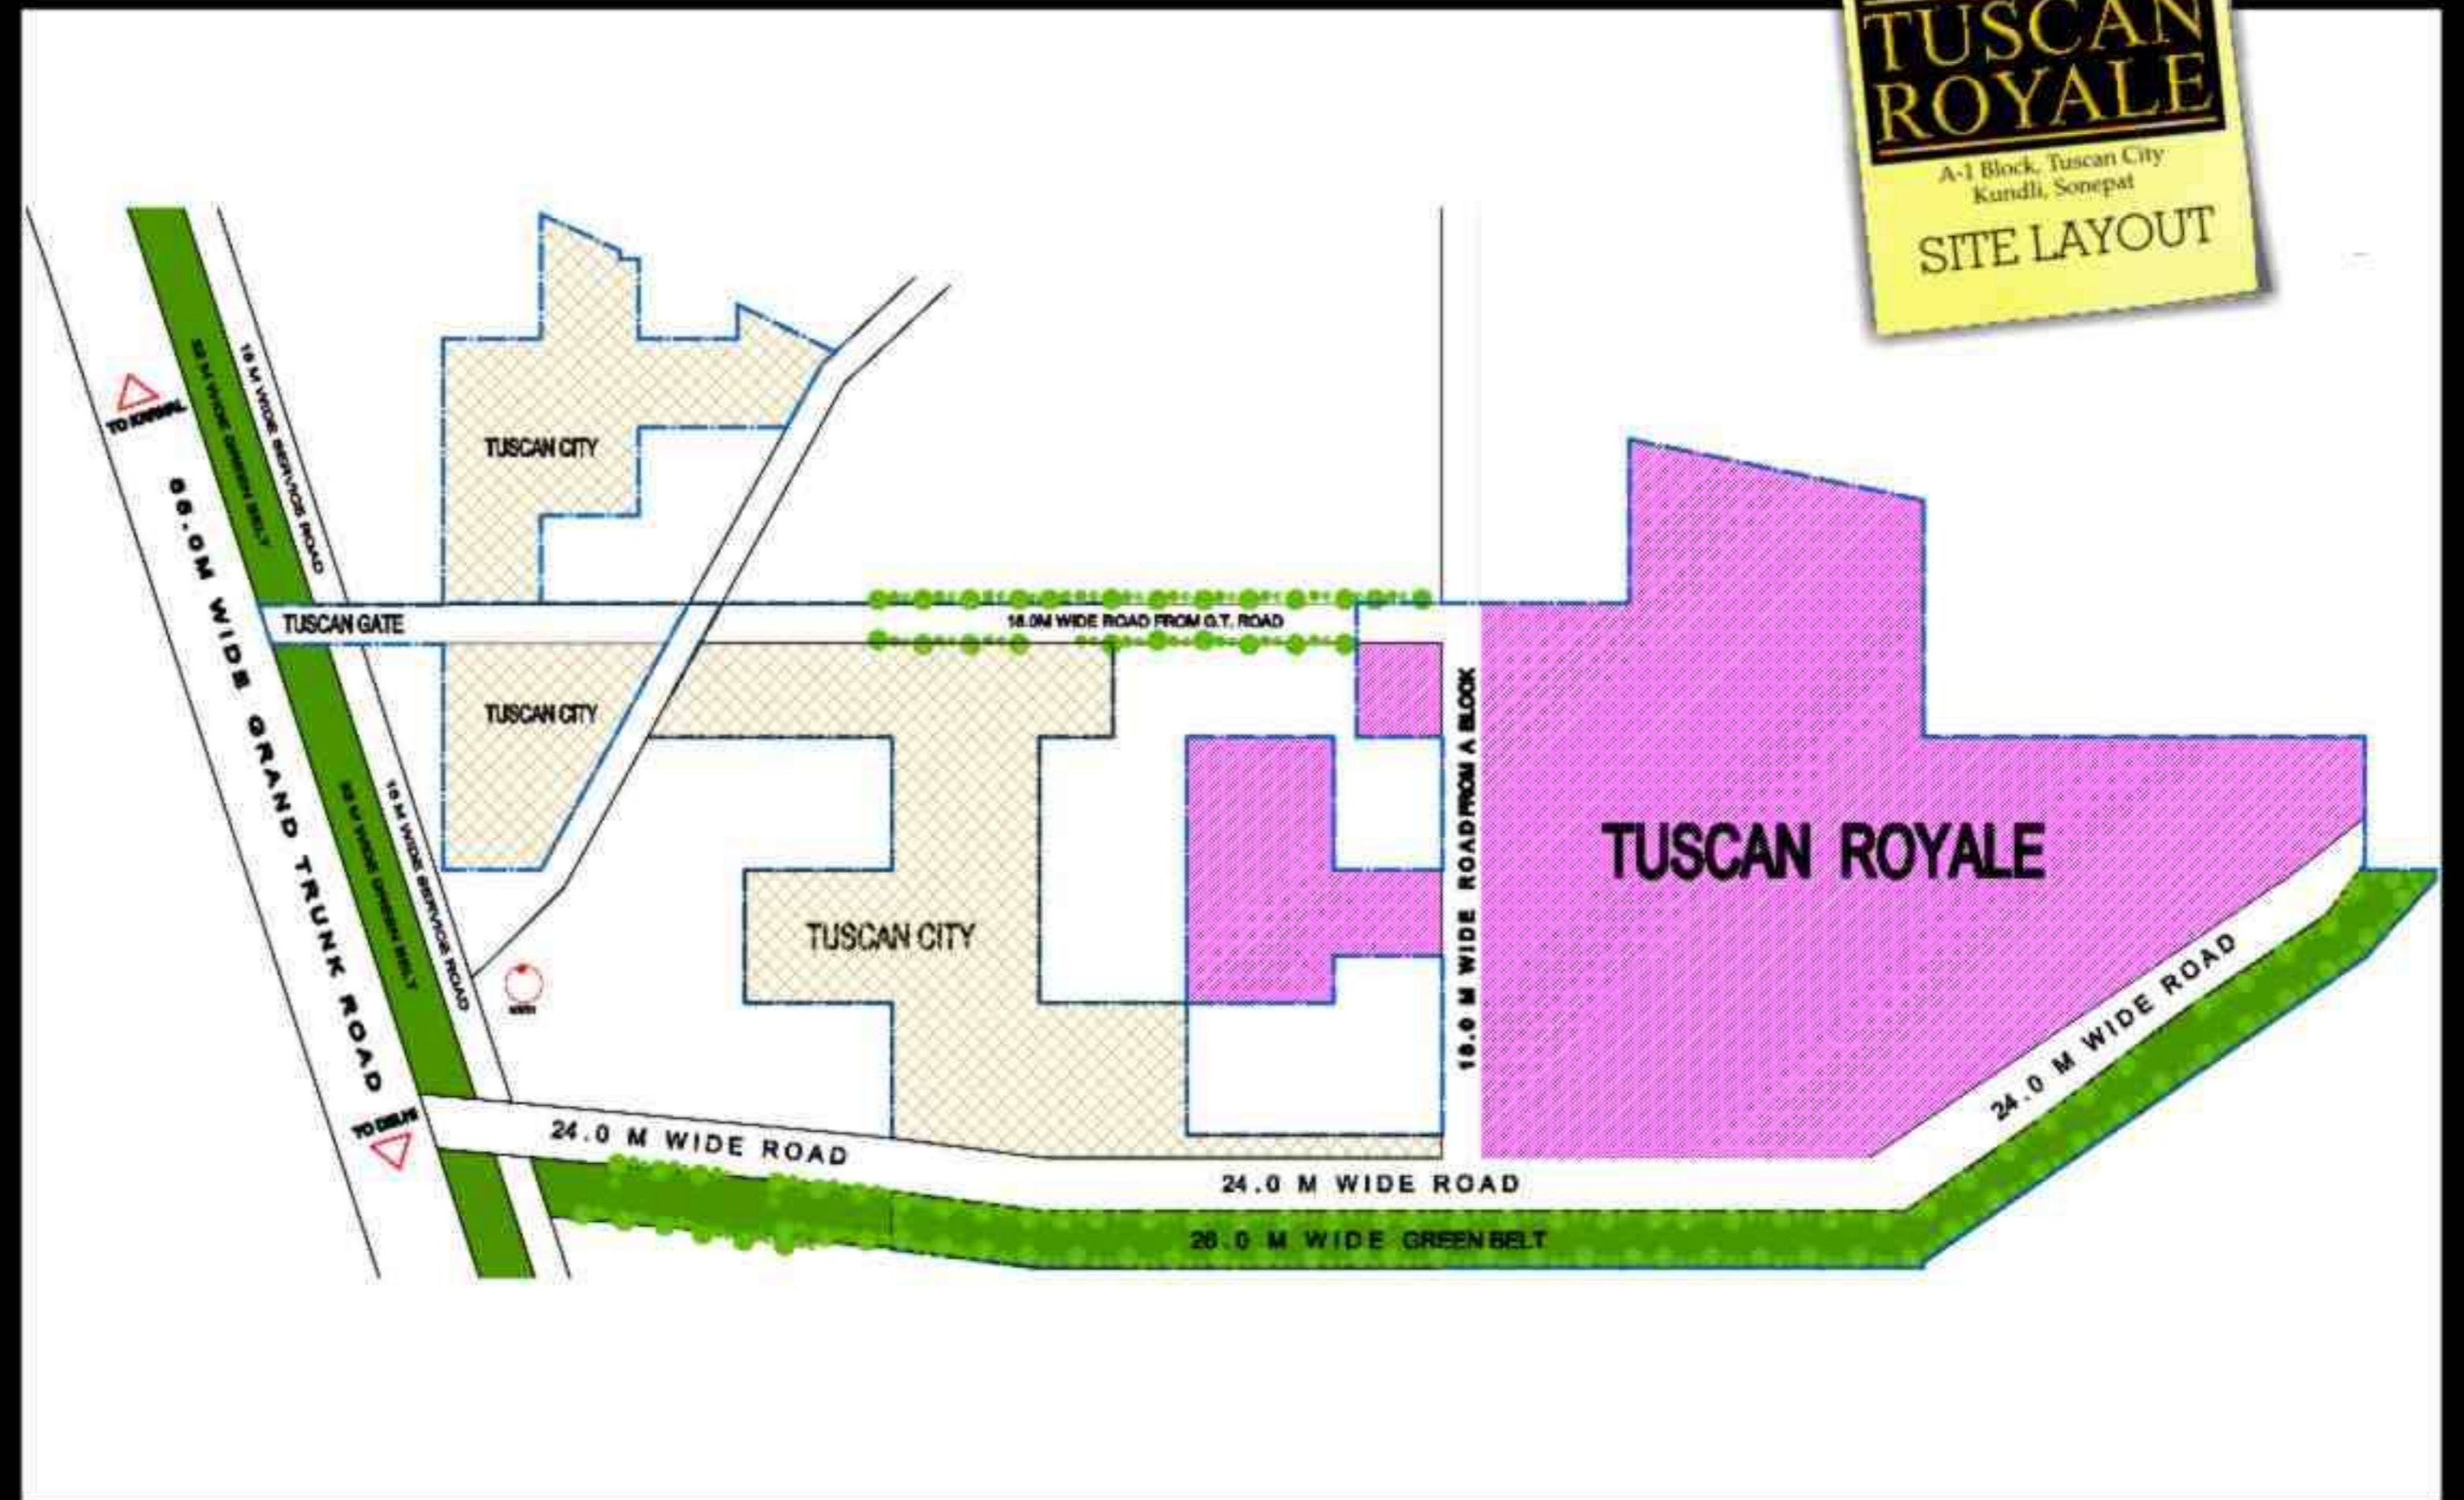

- *Plush Swimming Pool*
- *State-of-the-art Gymnasium*
- *Billiards / Pool Table*
- *Badminton Court*
- *Restaurant & Pub*
- *Party lounge & Banquet*