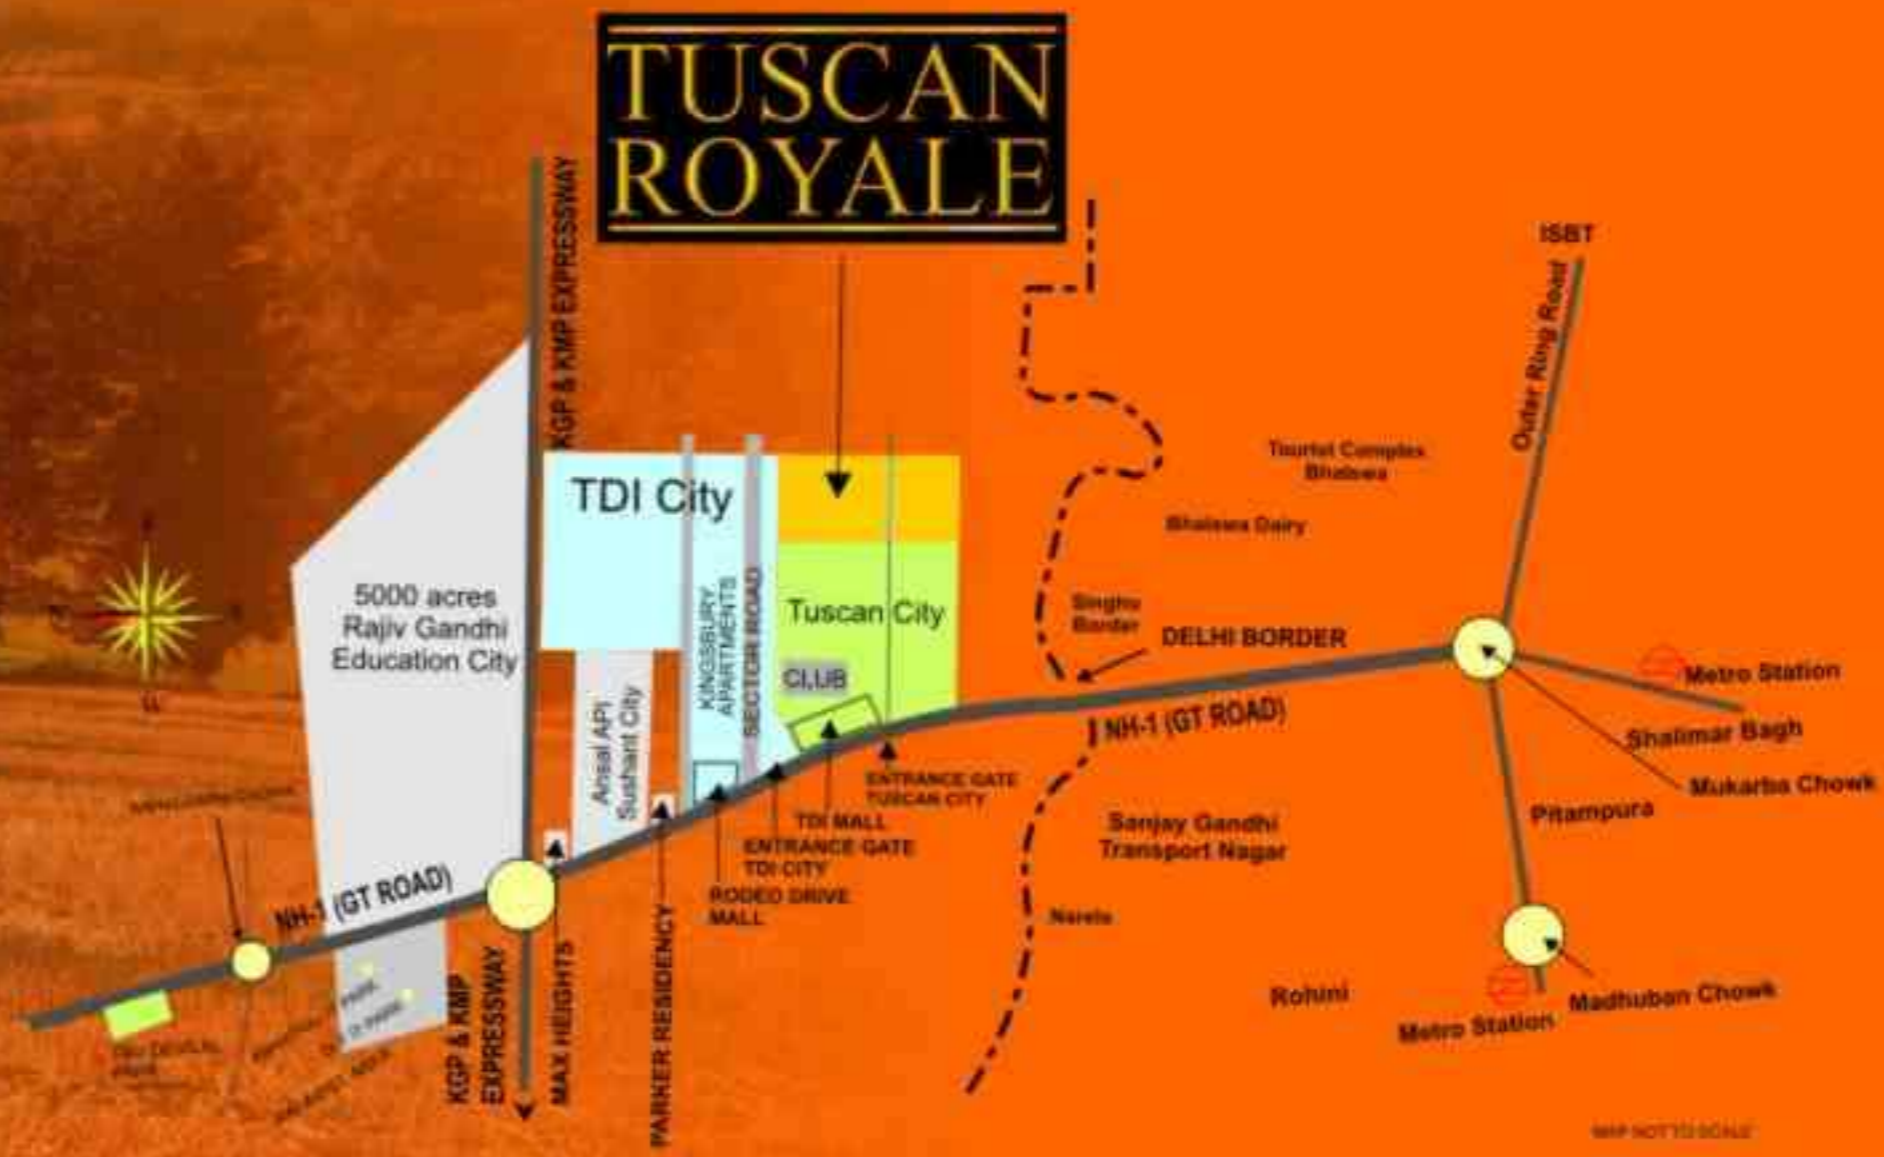

CREATING
LANDMARKS

TUSCAN ROYALE

A-1 Block, Tuscan City
Kundli, Sonapat

PLOTTED TOWNSHIP

TDI TUSCAN CITY

a true SLICE OF ITALIAN LUXURY ...

TUSCANY

like a fine wine, has been some time in the making...

To pay tribute to this enchanting land,

TDI recreates the mesmerizing aura for you in Kundli, Sonapat.

TUSCAN ROYALE

A-1 Block, Tuscan City
Kundli, Sonapat

PLOTTED TOWNSHIP

A true blend of opulent heritage designing, modern technology, human creativity and nature's bounty. All amalgamated to create a truly Italian lifestyle. Luxury par excellence.

15 min. from Rohini & Pitampura

Direct entry from NH-1 through Tuscan City gate

Adjacent to 5000 acres Rajiv Gandhi Education City

Close to KGP & KMP Expressway

Metro & Rapid Rail Transit System (RRTS) proposed