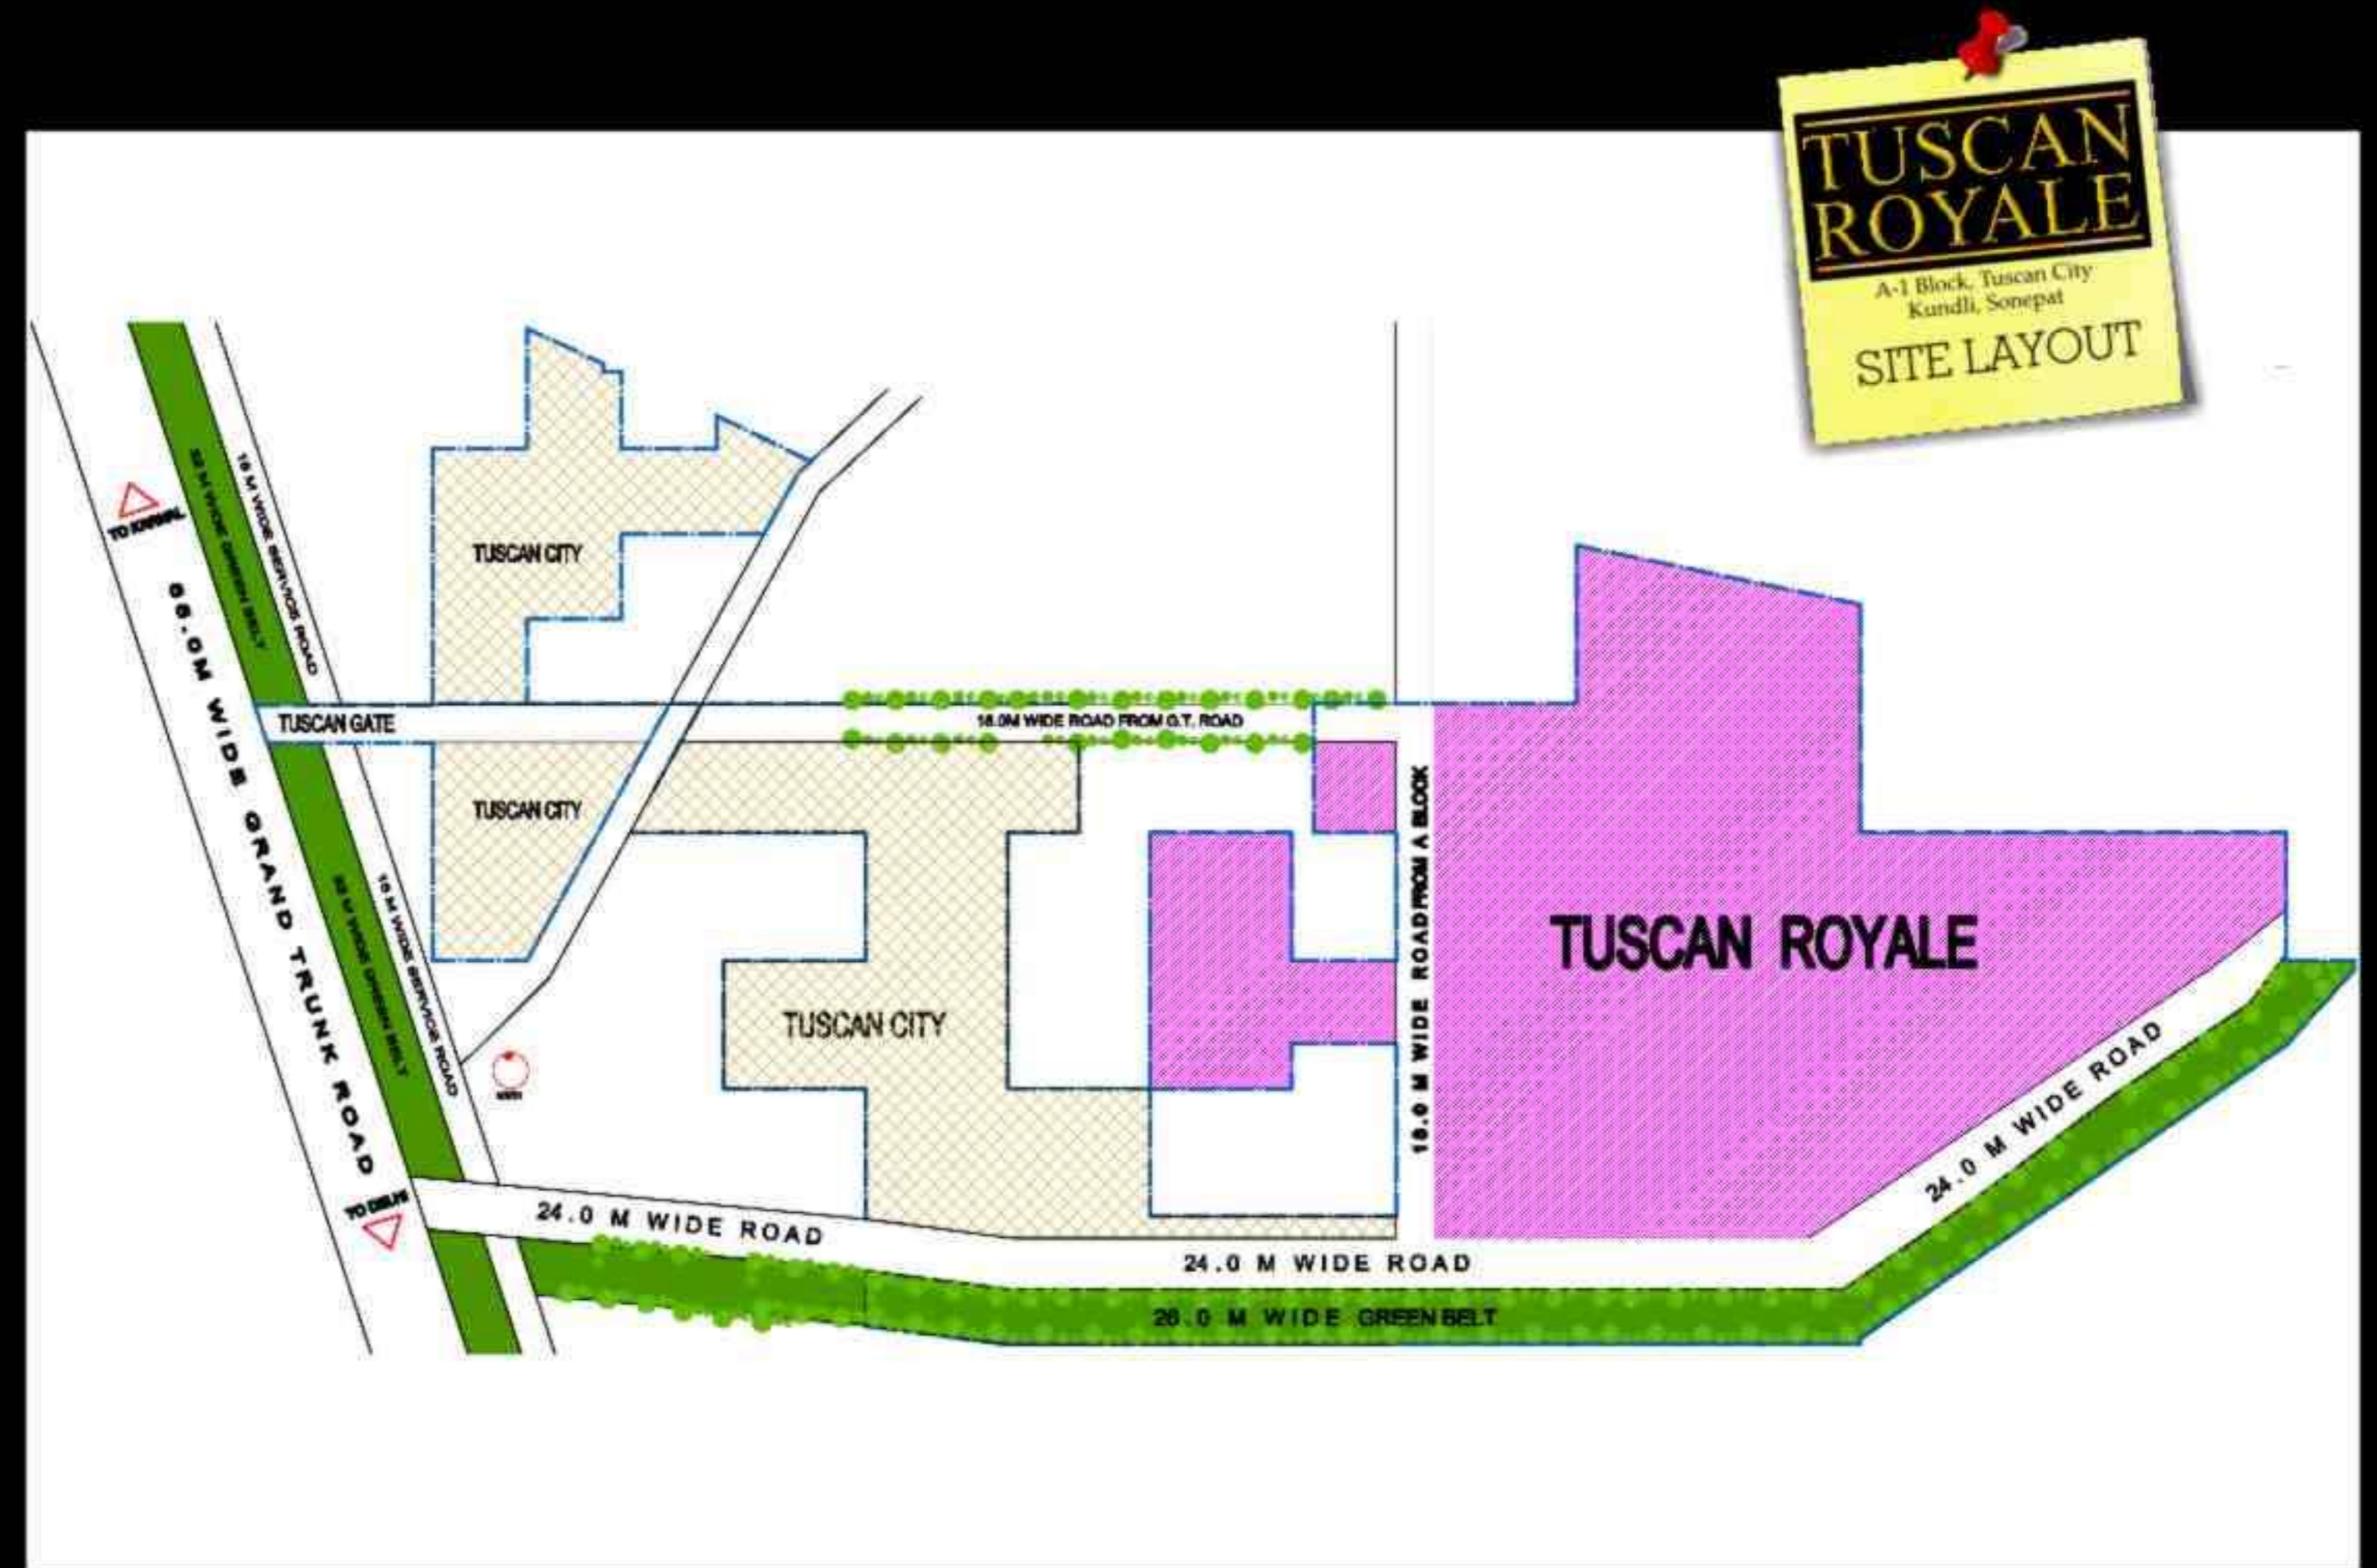

- *Plush Swimming Pool*
- *State-of-the-art Gymnasium*
- *Billiards / Pool Table*
- *Badminton Court*
- *Restaurant & Pub*
- *Party lounge & Banquet*